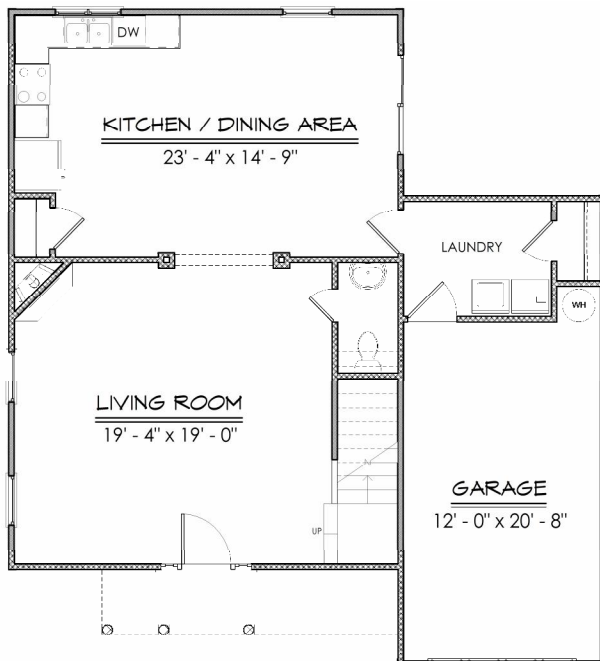

The Cottage

- ◆ 3 Bedrooms
- ◆ 2 ½ Baths
- ◆ Large Living Room
- ◆ Vaulted Master Ceiling
- ◆ 1718 Square Feet

Layouts, finishes, & prices subject to change

© 2009 – Ashmore Homes, Inc.