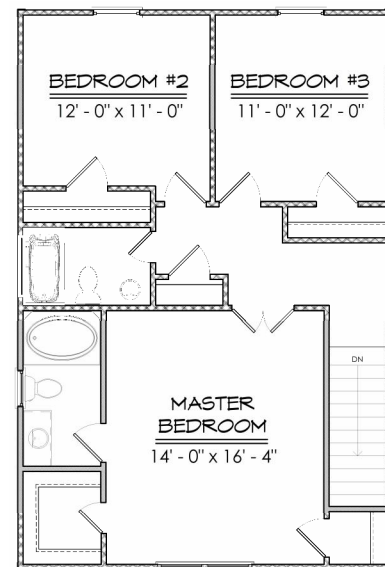

The Cottage

- ◆ 3 Bedrooms
- ◆ 2 ½ Baths
- ◆ Large Living Room
- ◆ Vaulted Master Ceiling
- ◆ 1718 Square Feet

Layouts, finishes, & prices subject to change

© 2009 – Ashmore Homes, Inc.