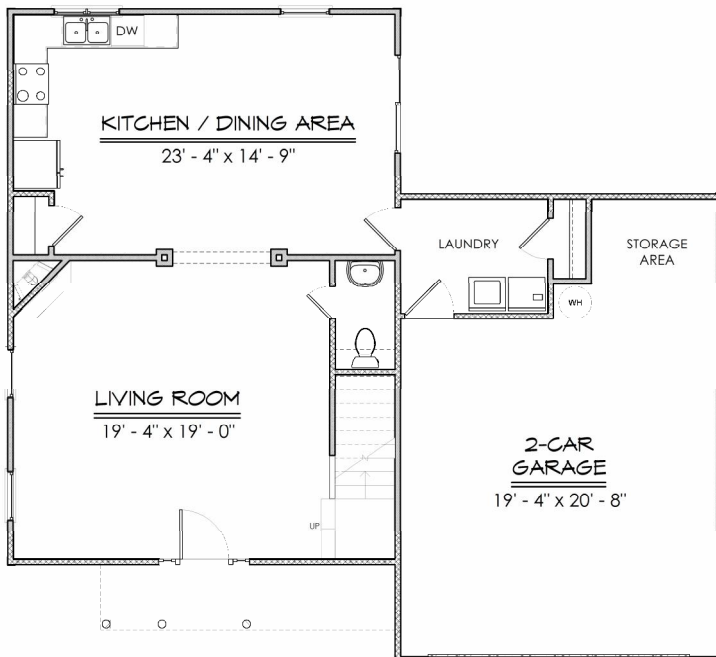

## The Cottage

- ◆ 3 Bedrooms
- ◆ 2 ½ Baths
- ◆ Large Living Room
- ◆ Vaulted Master Ceiling
- ◆ 1718 Square Feet

Layouts, finishes, & prices subject to change

© 2009 – Ashmore Homes, Inc.