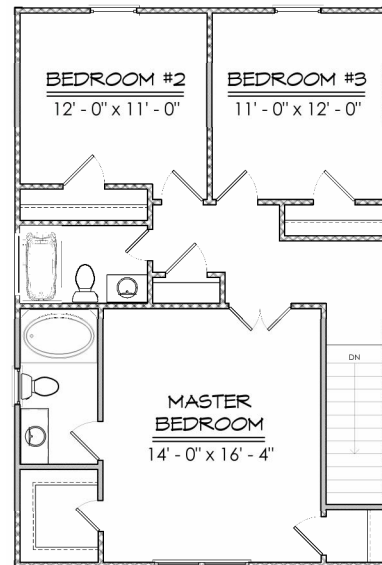

## The Cottage

- ◆ 3 Bedrooms
- ◆ 2 ½ Baths
- ◆ Large Living Room
- ◆ Vaulted Master Ceiling
- ◆ 1718 Square Feet

Layouts, finishes, & prices subject to change

© 2009 – Ashmore Homes, Inc.