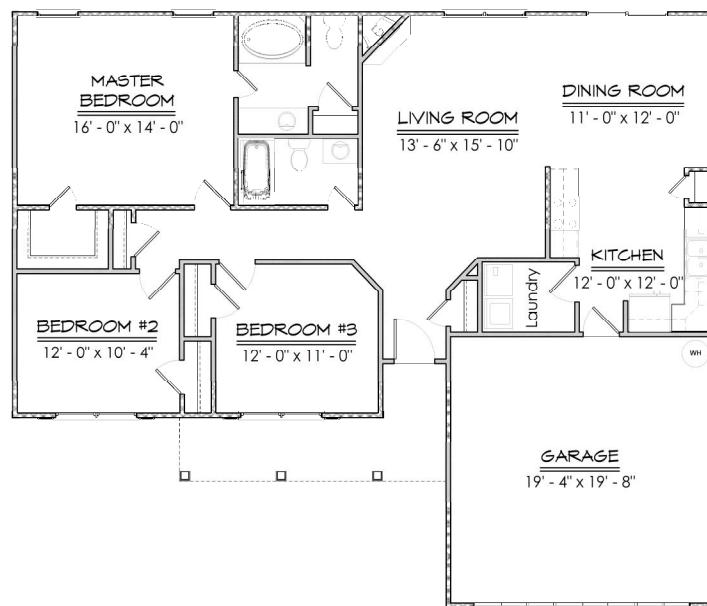

## The Expanded Cardinal

- ◆ 3 Bedrooms
- ◆ 2 Baths
- ◆ Open Living Area
- ◆ Corner Fireplace
- ◆ 1418 Square Feet

LAYOUTS, FINISHES, & PRICES SUBJECT TO CHANGE

© 2009 – Ashmore Homes, Inc.