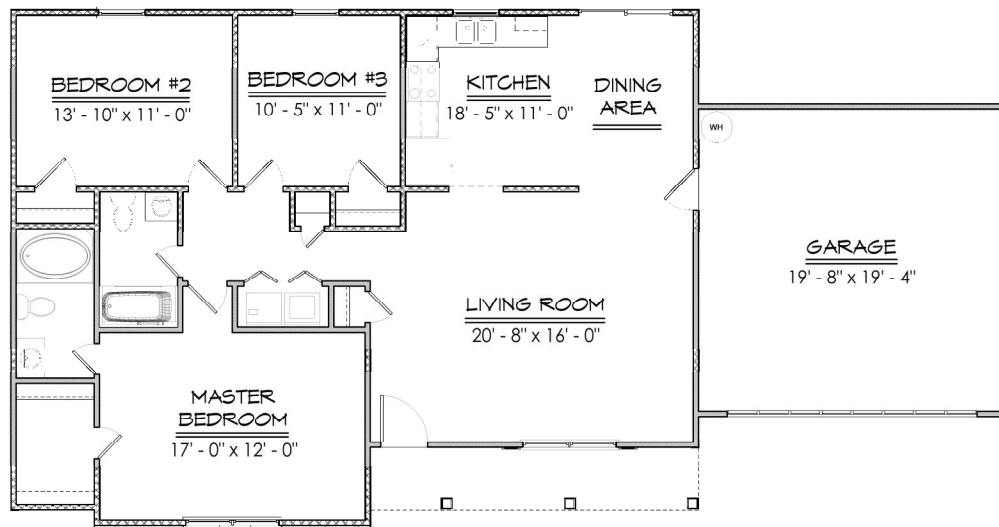

## The Belmont II

- ◆ 3 Bedrooms
- ◆ 2 Baths
- ◆ Large Living Room
- ◆ Vaulted Ceilings
- ◆ 1337 Square Feet

LAYOUTS, FINISHES, & PRICES SUBJECT TO CHANGE

© 2009 – Ashmore Homes, Inc.