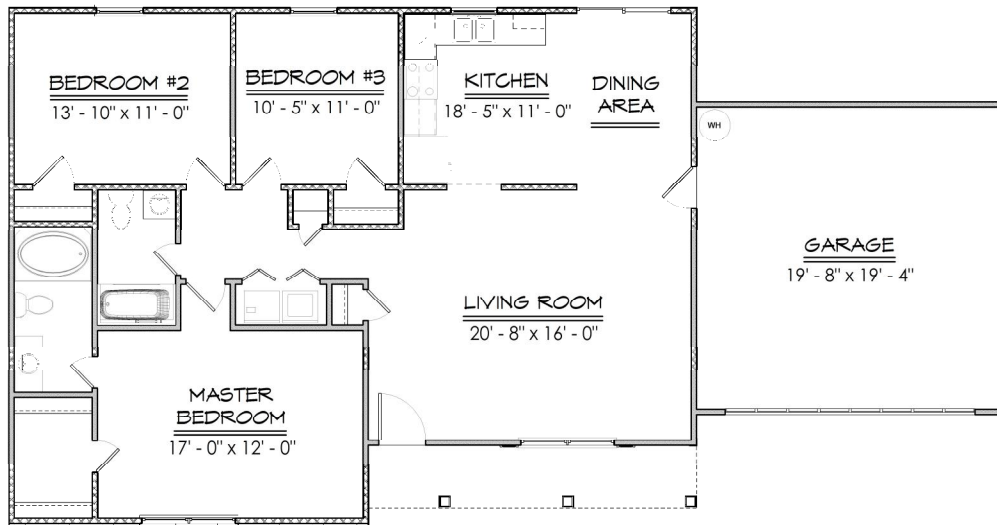

The Belmont I

- ◆ 3 Bedrooms
- ◆ 2 Baths
- ◆ Large Living Room
- ◆ Vaulted Ceilings
- ◆ 1343 Square Feet

LAYOUTS, FINISHES, & PRICES SUBJECT TO CHANGE

© 2009 – Ashmore Homes, Inc.