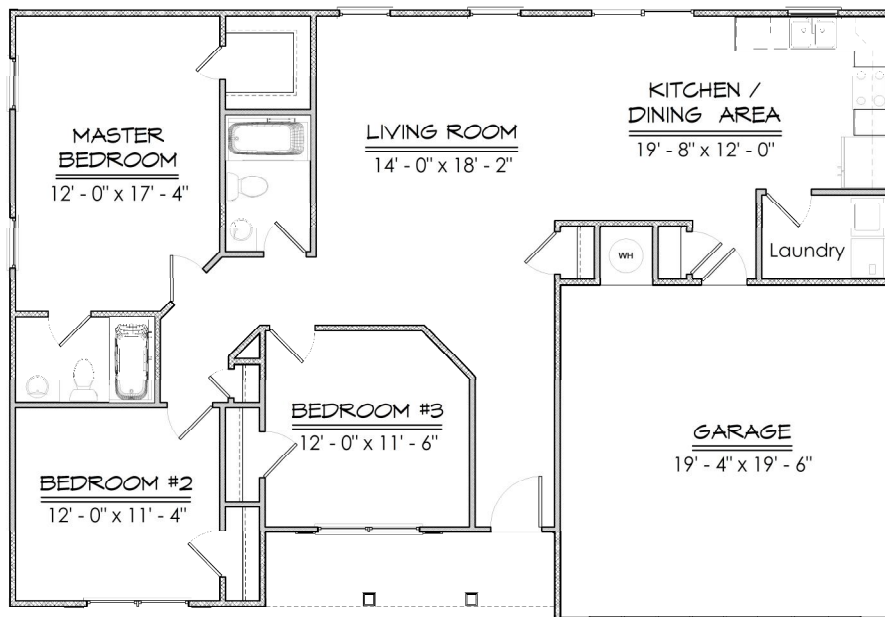

The Beasley

- ◆ 3 Bedrooms
- ◆ 2 Baths
- ◆ Large Living Room
- ◆ Cathedral Ceilings
- ◆ 1368 Square Feet

Layouts, finishes, & prices subject to change

© 2009 – Ashmore Homes, Inc.