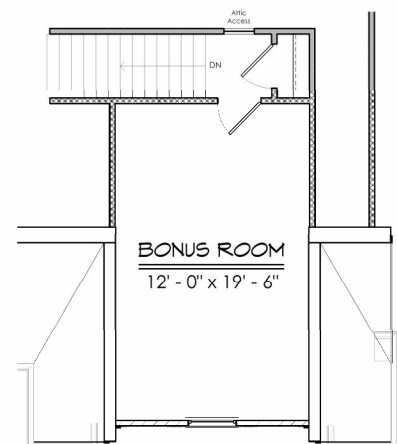

## The Expanded Beasley

- ◆ 3 Bedrooms
- ◆ 2 Baths
- ◆ Large Living Room
- ◆ Cathedral Ceilings
- ◆ 1695 Square Feet

Layouts, finishes, & prices subject to change

© 2009 – Ashmore Homes, Inc.