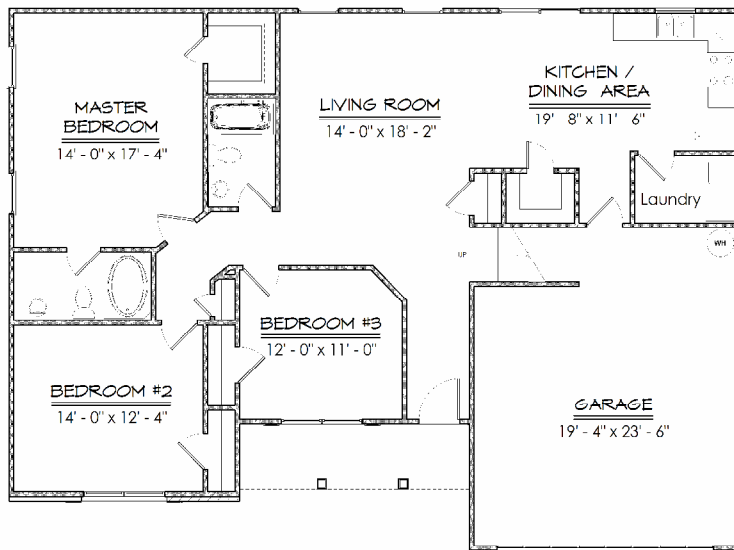

## The Expanded Beasley

- ◆ 3 Bedrooms
- ◆ 2 Baths
- ◆ Large Living Room
- ◆ Cathedral Ceilings
- ◆ 1695 Square Feet

Layouts, finishes, & prices subject to change

© 2009 – Ashmore Homes, Inc.