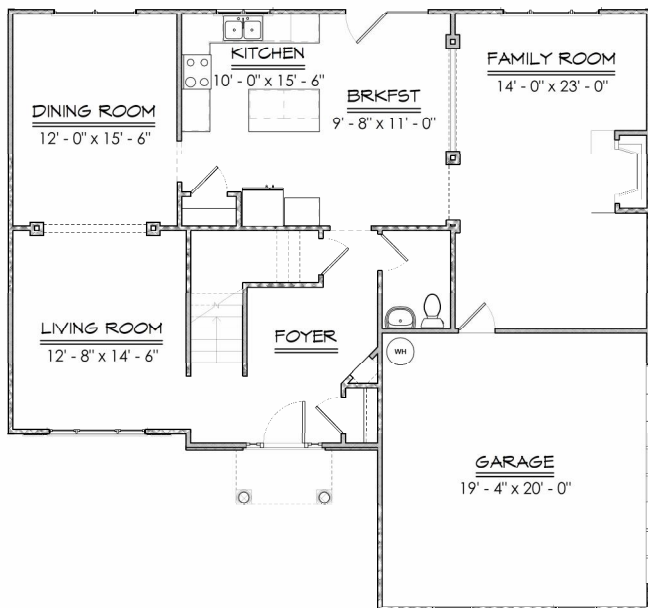

The 2663

- ◆ 4 Bedrooms
- ◆ 2 ½ Baths
- ◆ Living & Family Rooms
- ◆ Open Foyer
- ◆ 2663 Square Feet

Layouts, finishes, & prices subject to change

© 2009 – Ashmore Homes, Inc.