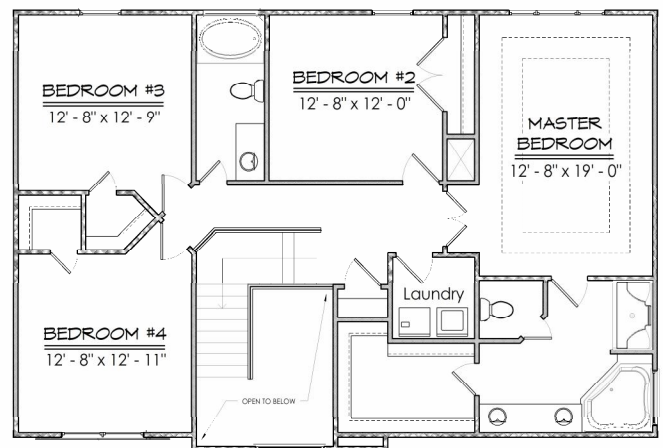

The 2663

- ◆ 4 Bedrooms
- ◆ 2 ½ Baths
- ◆ Living & Family Rooms
- ◆ Open Foyer
- ◆ 2663 Square Feet

Layouts, finishes, & prices subject to change

© 2009 – Ashmore Homes, Inc.