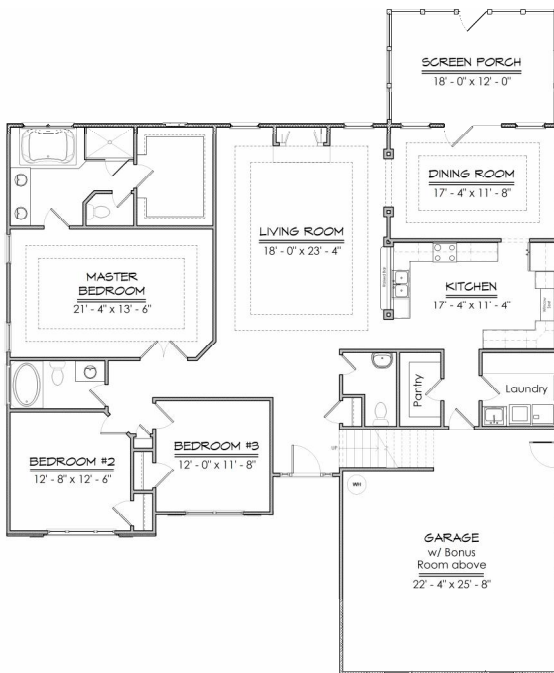

The 2568

- ◆ 3 Bedrooms
- ◆ 2 ½ Baths
- ◆ Oversized Living Room
- ◆ Bonus Room
- ◆ 2568 Square Feet

Layouts, finishes, & prices subject to change

© 2009 – Ashmore Homes, Inc.