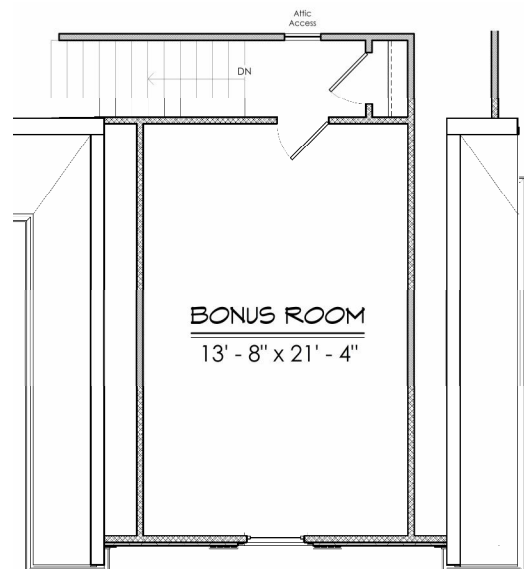

The 2568

- ◆ 3 Bedrooms
- ◆ 2 ½ Baths
- ◆ Oversized Living Room
- ◆ Bonus Room
- ◆ 2568 Square Feet

Layouts, finishes, & prices subject to change

© 2009 – Ashmore Homes, Inc.