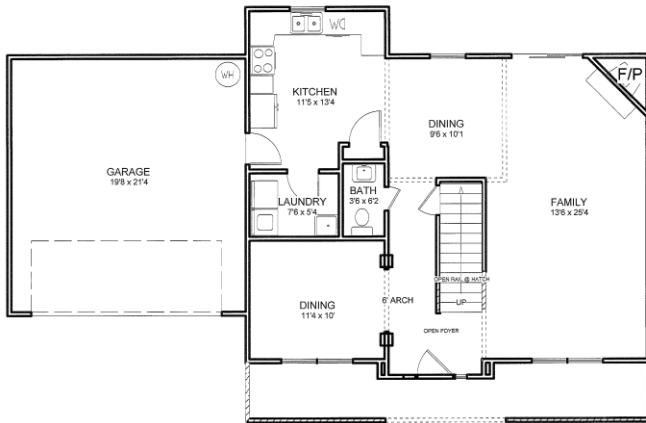

The 2076

- * Two Stories
- * 3 Bedrooms
- * 2.5 Baths
- * Bonus Room
- * 2076 Square Feet

*Layouts, finishes, & prices are subject to change

ASHMORE HOMES INC.
FIRST FLOOR 2076 PLAN

ASHMORE HOMES INC.
2076 PLAN