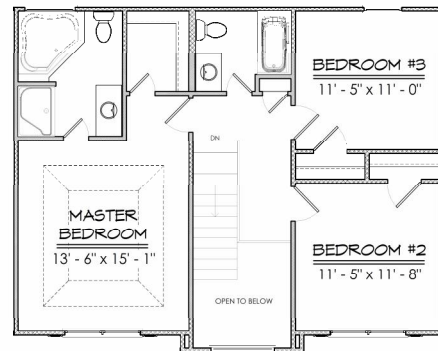

## The 1697

- ◆ 3 Bedrooms
- ◆ 2½ Baths
- ◆ Two Storey Foyer
- ◆ Large Family Room
- ◆ 1697 Square Feet

Layouts, finishes, & prices are subject to change

© 2009 – Ashmore Homes, Inc.