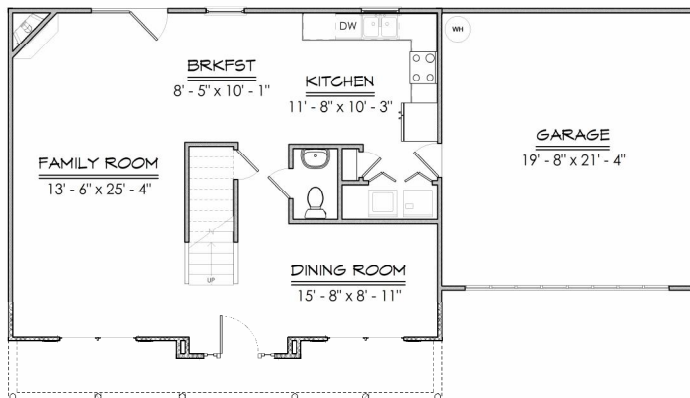

## The 1697

- ◆ 3 Bedrooms
- ◆ 2½ Baths
- ◆ Two Storey Foyer
- ◆ Large Family Room
- ◆ 1697 Square Feet

Layouts, finishes, & prices are subject to change

© 2009 – Ashmore Homes, Inc.