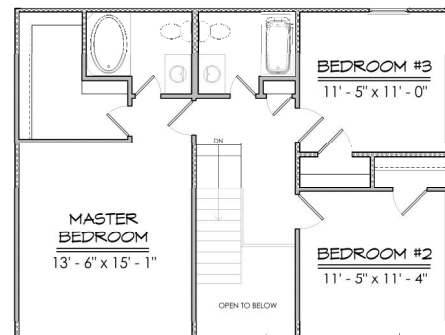

The 1690

- ◆ 3 Bedrooms
- ◆ 2½ Baths
- ◆ Two Storey Foyer
- ◆ Large Master Closet
- ◆ 1690 Square Feet

Layouts, finishes, & prices are subject to change

© 2009 – Ashmore Homes, Inc.